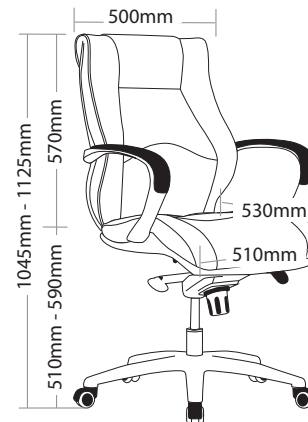

R4 EXECUTIVE SEATING

CAMRY

FEATURES

CAMRY-H/ CAMRY-L

- » Adjustable seat height
- » Adjustable seat and back angle
- » Adjustable weight tension
- » Available in high and low back
- » Fixed heavy duty aluminium arms
- » High density foam
- » Knee tilt mechanism with 3 locking positions
- » 700mm heavy duty aluminium base
- » Available in black PU only
- » Minor assembly required
- » Suitable for indoor use only
- » 5 year warranty
- » Weight limit is 120kg

CAMRY-VC

- » Chrome frame
- » High density foam
- » Available in black PU only
- » Minor assembly required
- » Suitable for indoor use only
- » 5 year warranty
- » Weight limit is 120kg

INDOOR USE ONLY

X Do not use as a step ladder

CAMRY-L