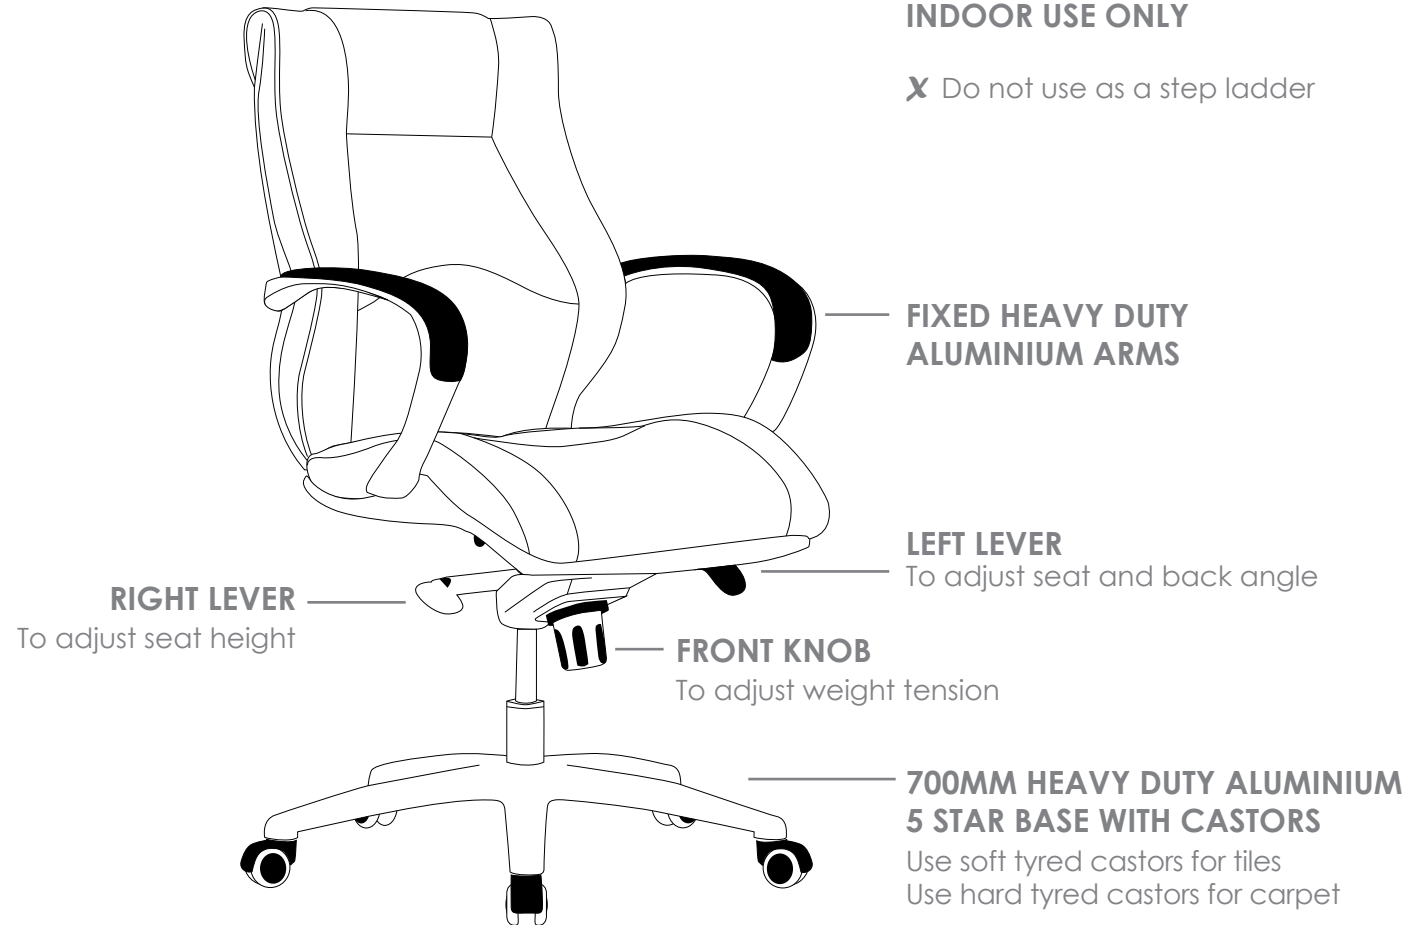

R4 EXECUTIVE SEATING

CAMRY

FEATURES

CAMRY-H/ CAMRY-L

- » Adjustable seat height
- » Adjustable seat and back angle
- » Adjustable weight tension
- » Available in high and low back
- » Fixed heavy duty aluminium arms
- » High density foam
- » Knee tilt mechanism with 3 locking positions
- » 700mm heavy duty aluminium base
- » Available in black PU only
- » Minor assembly required
- » Suitable for indoor use only
- » 5 year warranty
- » Weight limit is 120kg

CAMRY-VC

- » Chrome frame
- » High density foam
- » Available in black PU only
- » Minor assembly required
- » Suitable for indoor use only
- » 5 year warranty
- » Weight limit is 120kg

INDOOR USE ONLY

X Do not use as a step ladder

CAMRY-H

CAMRY-L

CAMRY-VC

CAMRY EXECUTIVE SEATING

CAMRY-H

CAMRY-L

CAMRY-VC